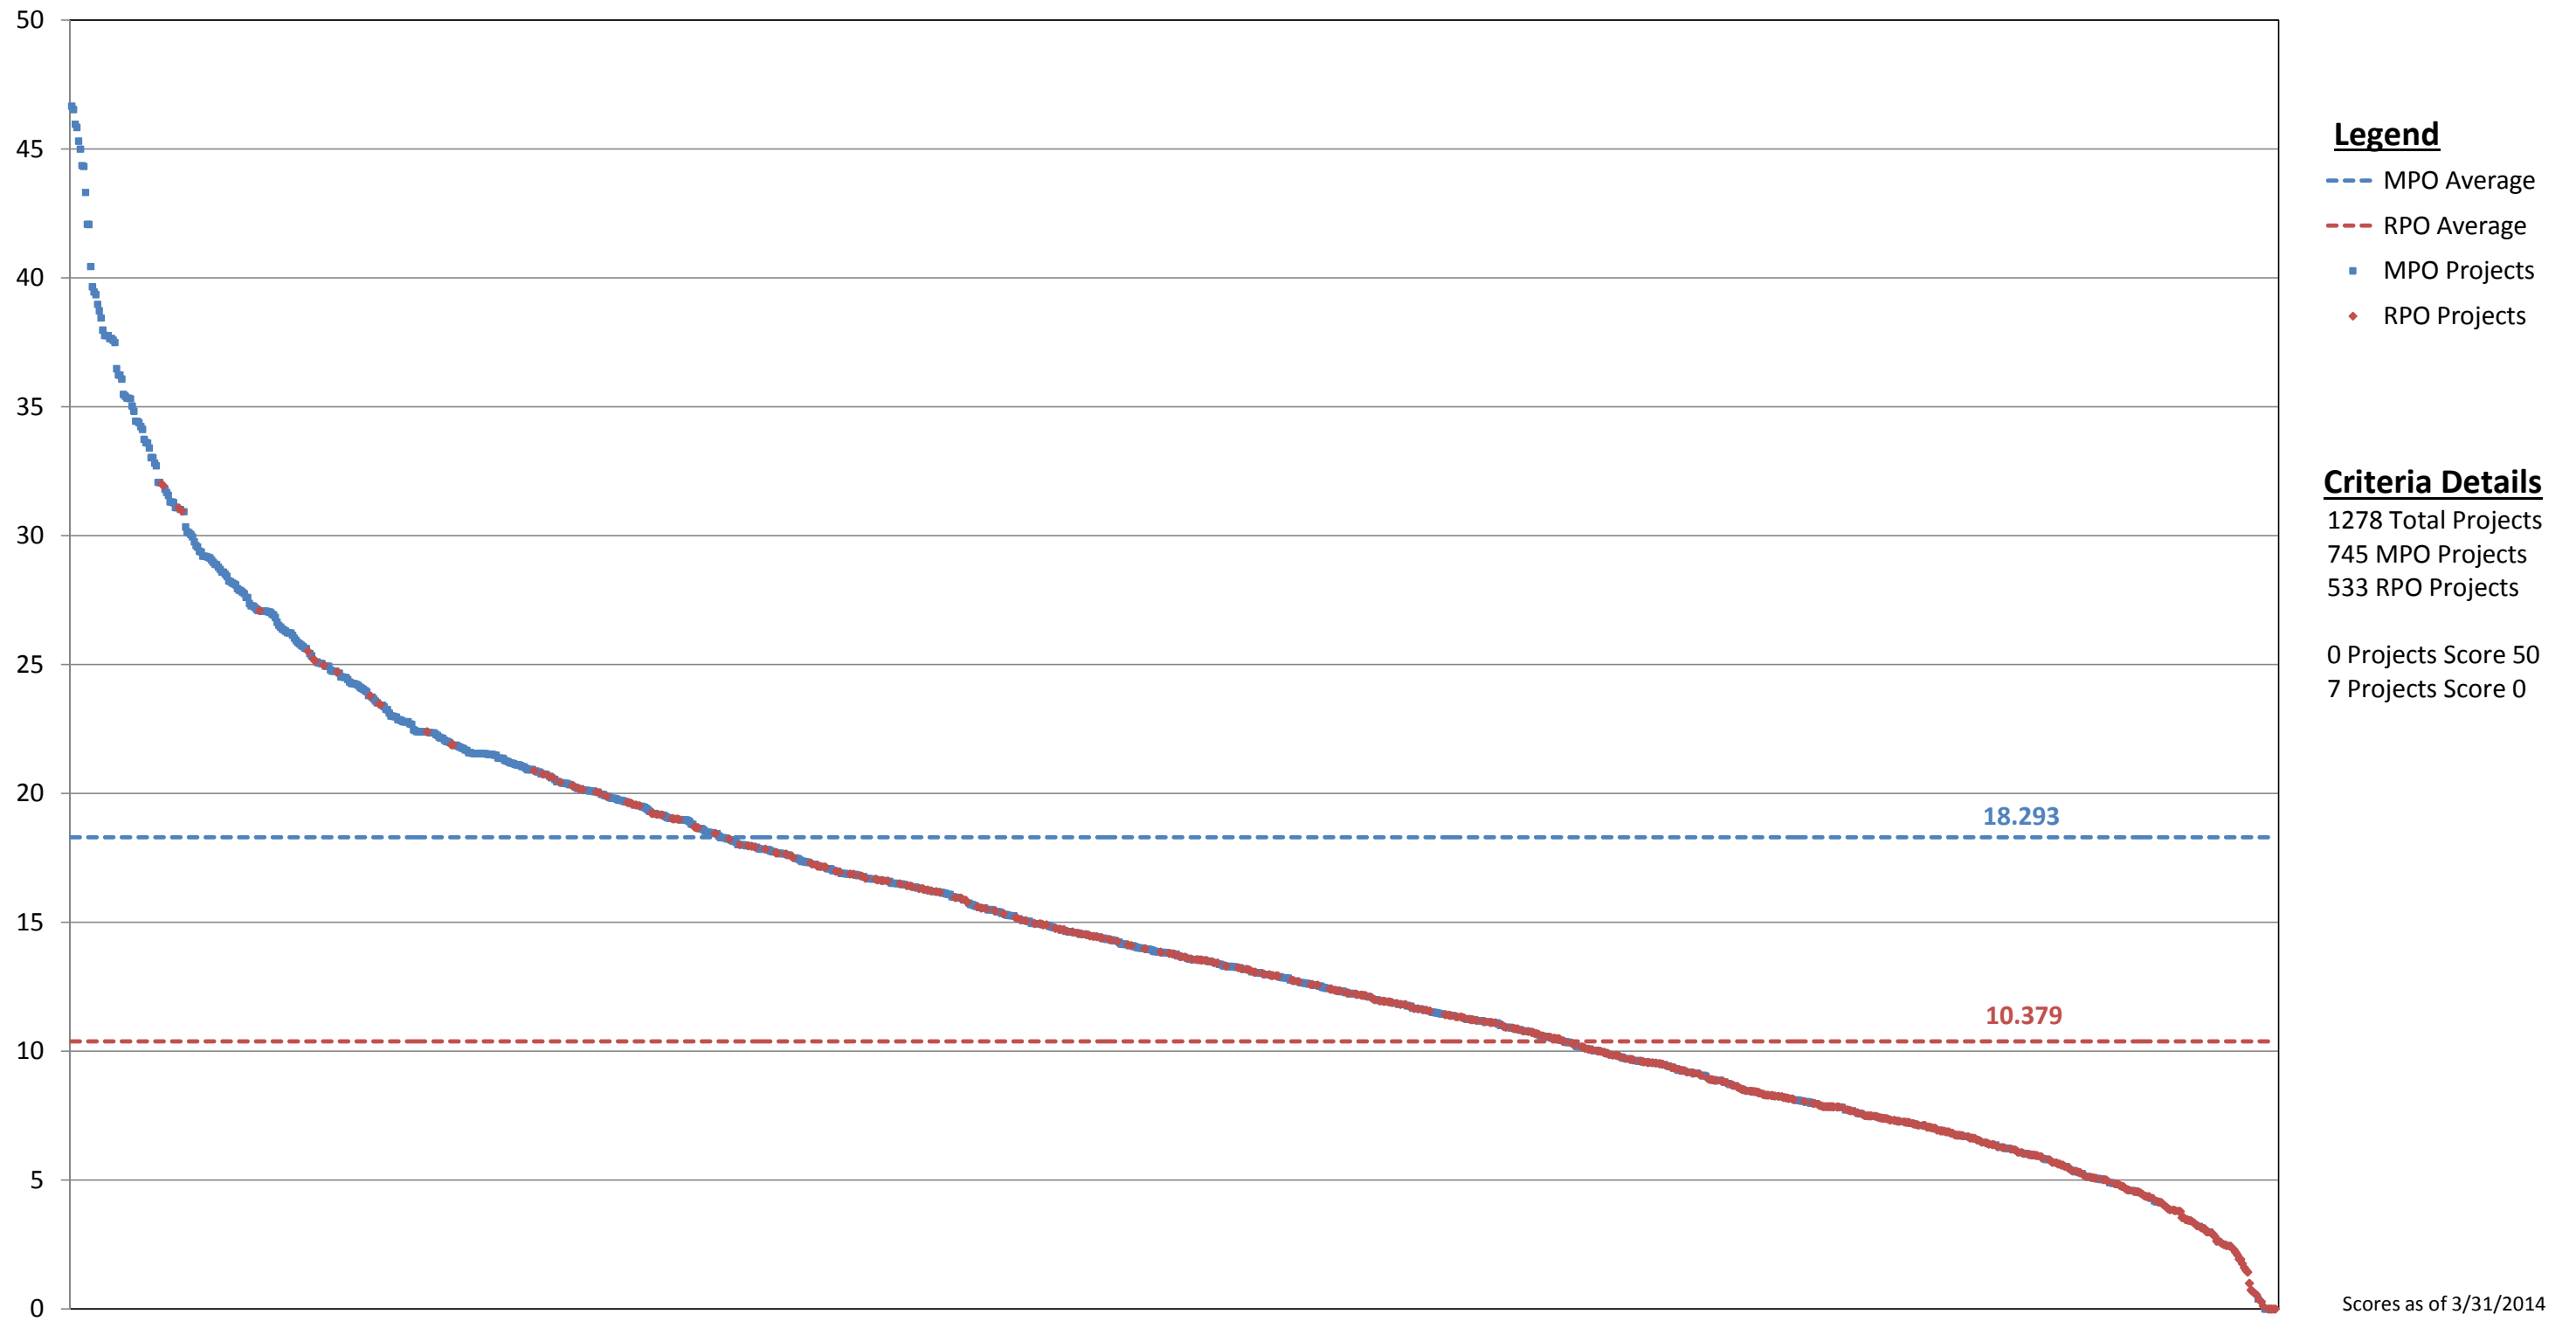

Division Scores for All Projects (out of 50 pts)